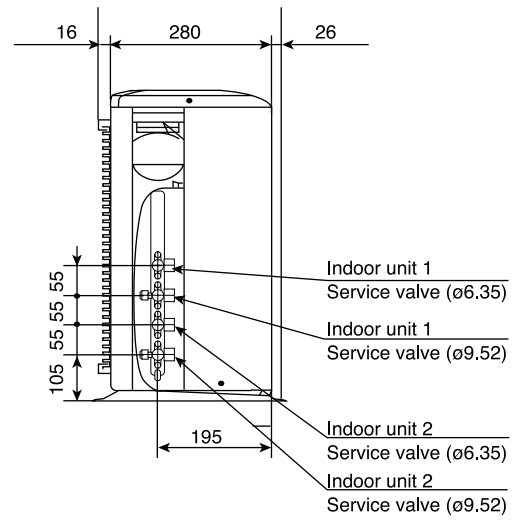

MODEL RAM-36NP2A

Unit: mm

Service space