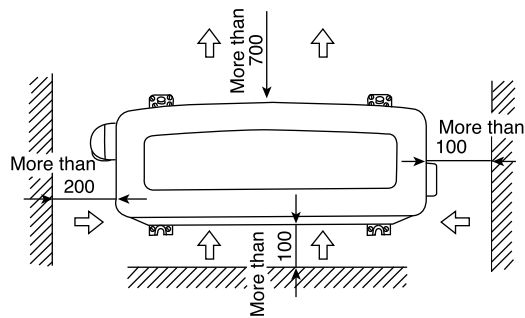

MODEL RAM-36NP2A

Unit: mm

Service space