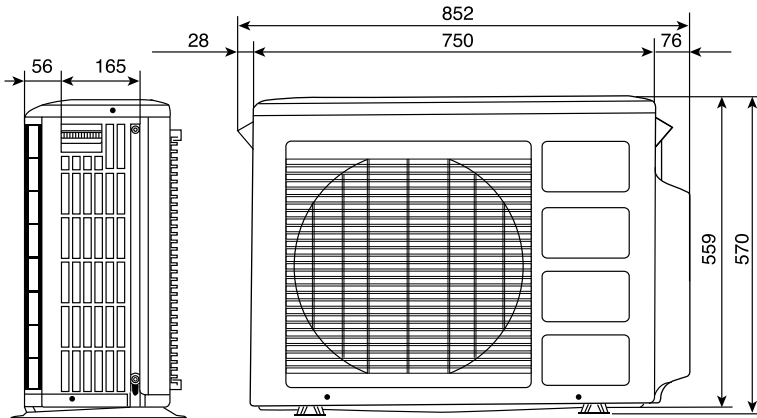

MODEL RAM-36NP2A

Unit: mm

Service space