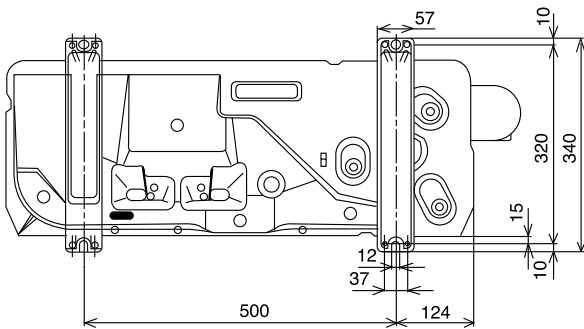

MODEL RAM-36NP2A

Unit: mm

Service space