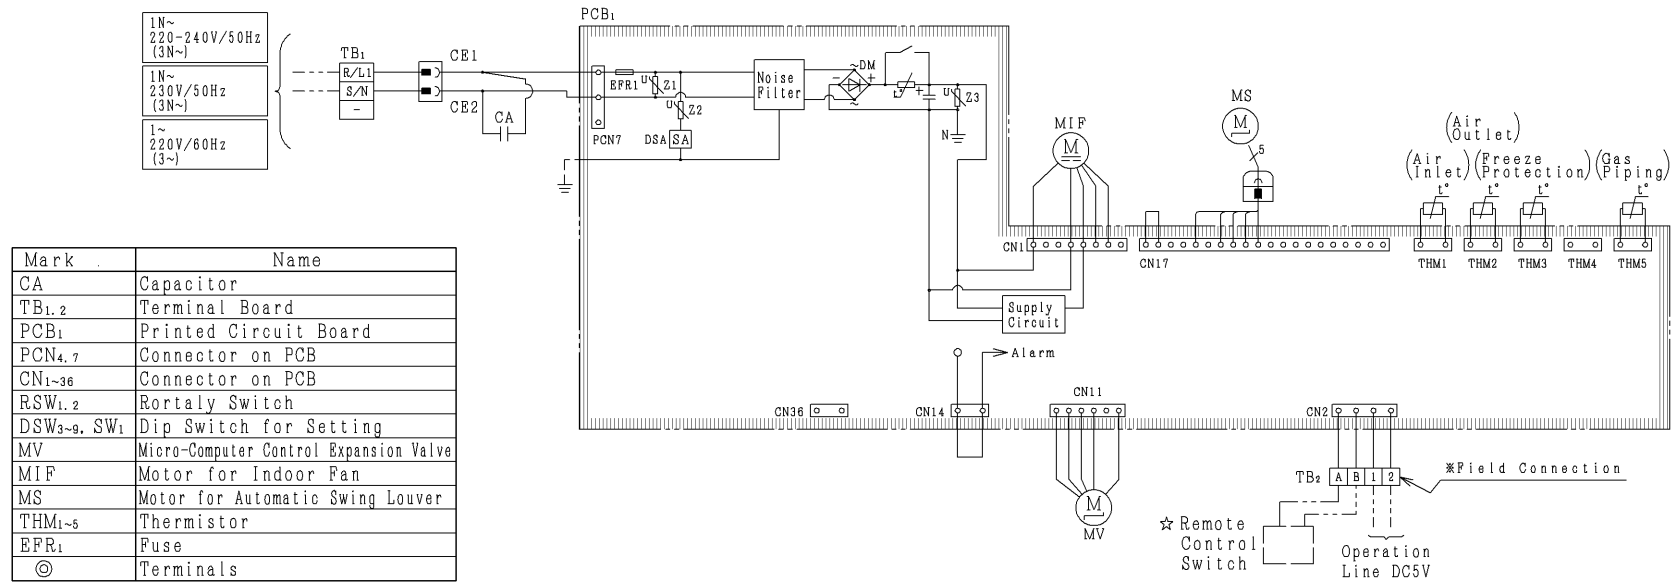

SCHALTPLAN RPC-(1.5-6.0)FSN3

Electrical Control Box of Indoor Unit

Printed Circuit Board

17S140041

- : Factory Wiring
- : Earth Wiring
- : Field Wiring
- ※ : Field Connection
- ☆ : Optional Parts

Note:

1. All the field wiring and equipment must comply with local codes.