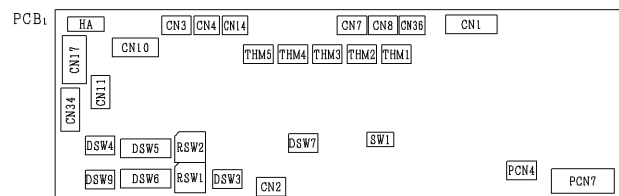

SCHALTPLAN RPC-(1.5-6.0)FSN3

Electrical Control Box of Indoor Unit

Printed Circuit Board

17S140041

- : Factory Wiring
- : Earth Wiring
- : Field Wiring
- ※ : Field Connection
- ☆ : Optional Parts

Note:

1. All the field wiring and equipment must comply with local codes.